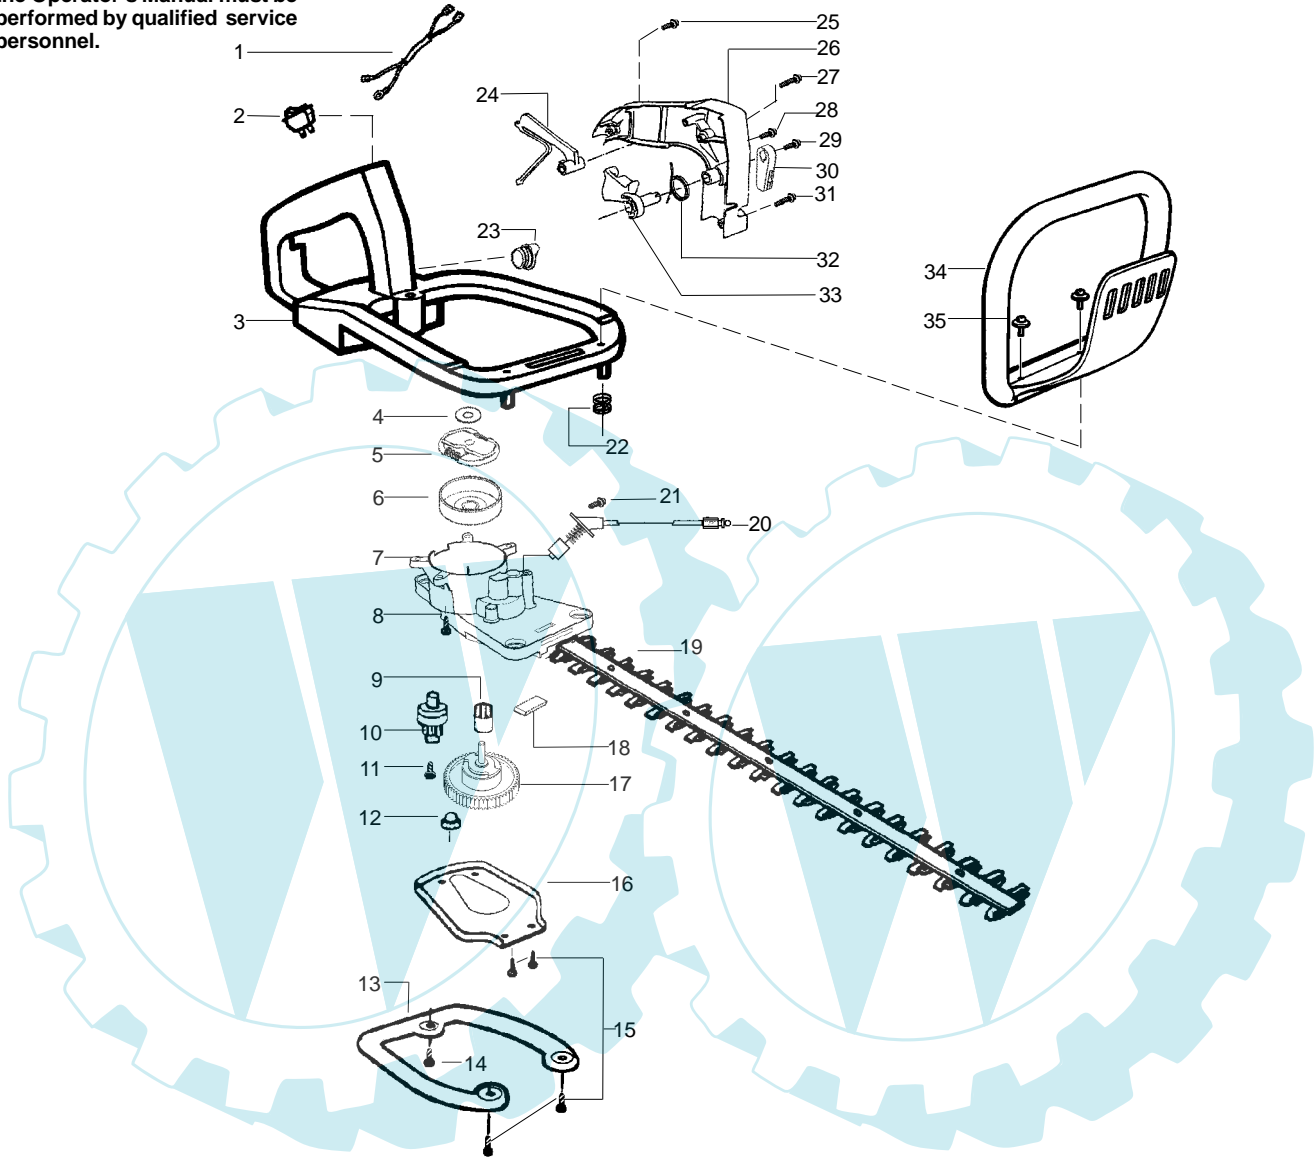

PARTS LIST NO. 530164610		<b>MCCULLOCH</b> PARTS LIST	MODEL(s) T55
DATE 6/18/04	Replaces 530164610 - 2/10/04		Note: Illustration may differ from actual model due to design changes

**WARNING**

All repairs, adjustments and maintenance not described in the Operator's Manual must be performed by qualified service personnel.

**TYPE 1**

Ref.	Part No.	Description	Ref.	Part No.	Description
1.	530054133	Assy-Leadwire/Switch (Incl.#2)	19.	530403229	Assy-Blade 22"
2.	530029954	Switch-Ignition	20.	530057819	Assy-Cable Stop
3.	530071655	Assy-Rear Handle & Tank	21.	530015934	Screw
4.	530015828	Washer-Clutch	22.	530029946	Spring
5.	530014396	Kit-Clutch Assy.	23.	530014871	Assy-Fuel Cap
6.	530056069	Assy-Drum	24.	530059104	Lockout-Throttle
7.	530058833	Assy-Gear Box (incl.# 9-11)	25.	530015934	Screw
8.	530015886	Screw	26.	530057821	Cover-Handle
9.	530016013	Bearing-Gear	27.	530015940	Screw
10.	530096258	Assy-Pinion	28.	530015934	Screw
11.	530015805	Screw	29.	530015775	Screw
12.	530032121	Bushing-Blade	30.	530057818	Lever-Trigger
13.	530036046	Plate-Isolator	31.	530016406	Screw
14.	530015849	Screw	32.	530036123	Spring-Trigger
15.	530015934	Screw	33.	530053884	Trigger
16.	530029916	Cover-Gear Box Plate	34.	530094992	Handle-Front
17.	530071777	Kit-Drive Gear Ass'y. (Incl. #12)	35.	530015955	Screw
18.	530029948	Seal-Blade (Felt)			