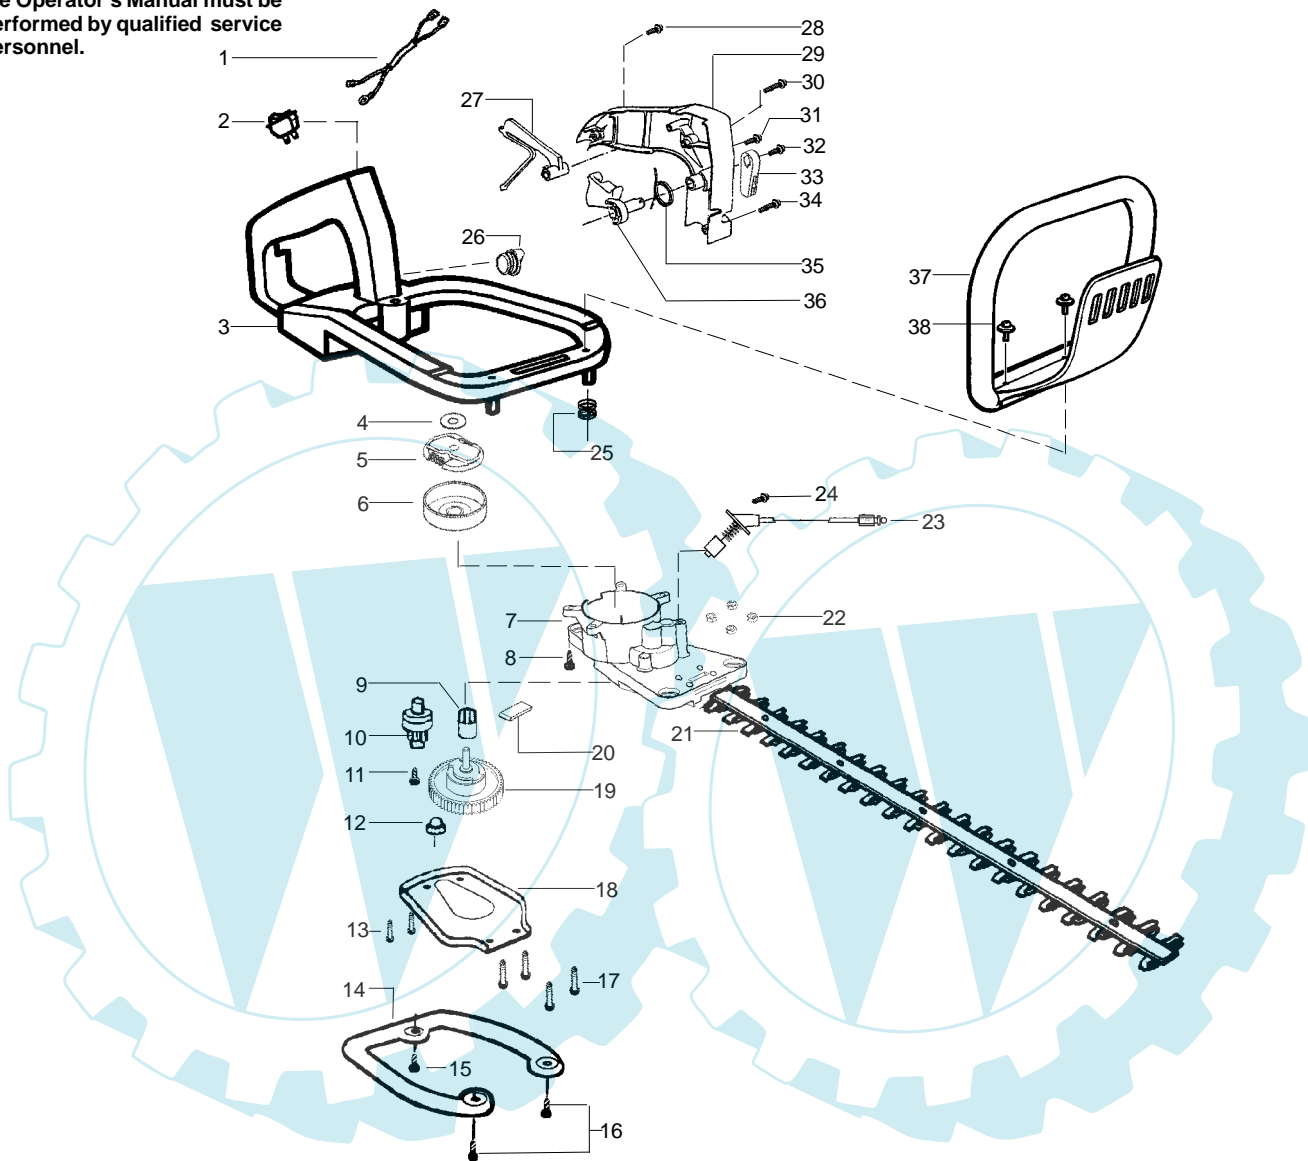

✓ = NEW PART NUMBER FOR THIS IPL      \* = REFER TO THE SERVICE REFERENCE INDICATED FOR MORE INFORMATION. (LOCATED AT END OF IPL)  
 ● = THESE PARTS ARE ILLUSTRATED FOR CLARITY. ORDER COMPLETE ASSEMBLY.

**TYPE 2**

Ref.	Part No.	Description	Ref.	Part No.	Description
1.	530054133	Assy-Leadwire/Switch (Incl.#2)	20.	530029948	Seal-Blade (Felt)
2.	530029954	Switch-Ignition	21.	530403229	Assy-Blade 22"
3.	530071655	Assy-Rear Handle & Tank	22.	530016284	Nut
4.	530015828	Washer-Clutch	23.	530057819	Assy-Cable Stop
5.	530014396	Kit-Clutch Assy.	24.	530015934	Screw
6.	530056069	Assy-Drum	25.	530029946	Spring
7.	530071932	Kit-Gear Box (incl.# 9-11,13,17,22)	26.	530047877	Assy-Fuel Cap
8.	530015886	Screw	27.	530059104	Lockout-Throttle
9.	530016013	Bearing-Gear	28.	530015934	Screw
10.	530096258	Assy-Pinion	29.	530057821	Cover-Handle
11.	530015805	Screw	30.	530015940	Screw
12.	530032121	Bushing-Blade	31.	530015934	Screw
13.	530015940	Screw	32.	530015775	Screw
14.	530036046	Plate-Isolator	33.	530057818	Lever-Trigger
15.	530015849	Screw	34.	530016406	Screw
16.	530015934	Screw	35.	530036123	Spring-Trigger
17.	530016472	Screw	36.	530053884	Trigger
18.	530029916	Cover-Gear Box Plate	37.	530094992	Handle-Front
19.	530071777	Kit-Drive Gear Ass'y. (Incl. #12)	38.	530015955	Screw